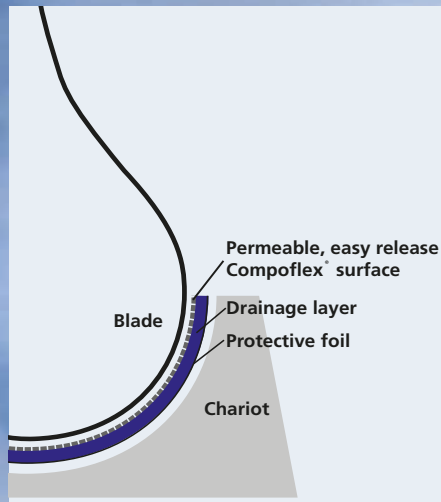

Chariot cover

Blade protection

Easy release surface

Chariot cover

Transportation and storage protection

Fibertex chariot cover effectively protects the blades from damage during transportation in chariots. Water is drained from the surface preventing bubble-up of paint. The easy release surface ensures easy removal of the blade even when the paint is not 100 % hardened.